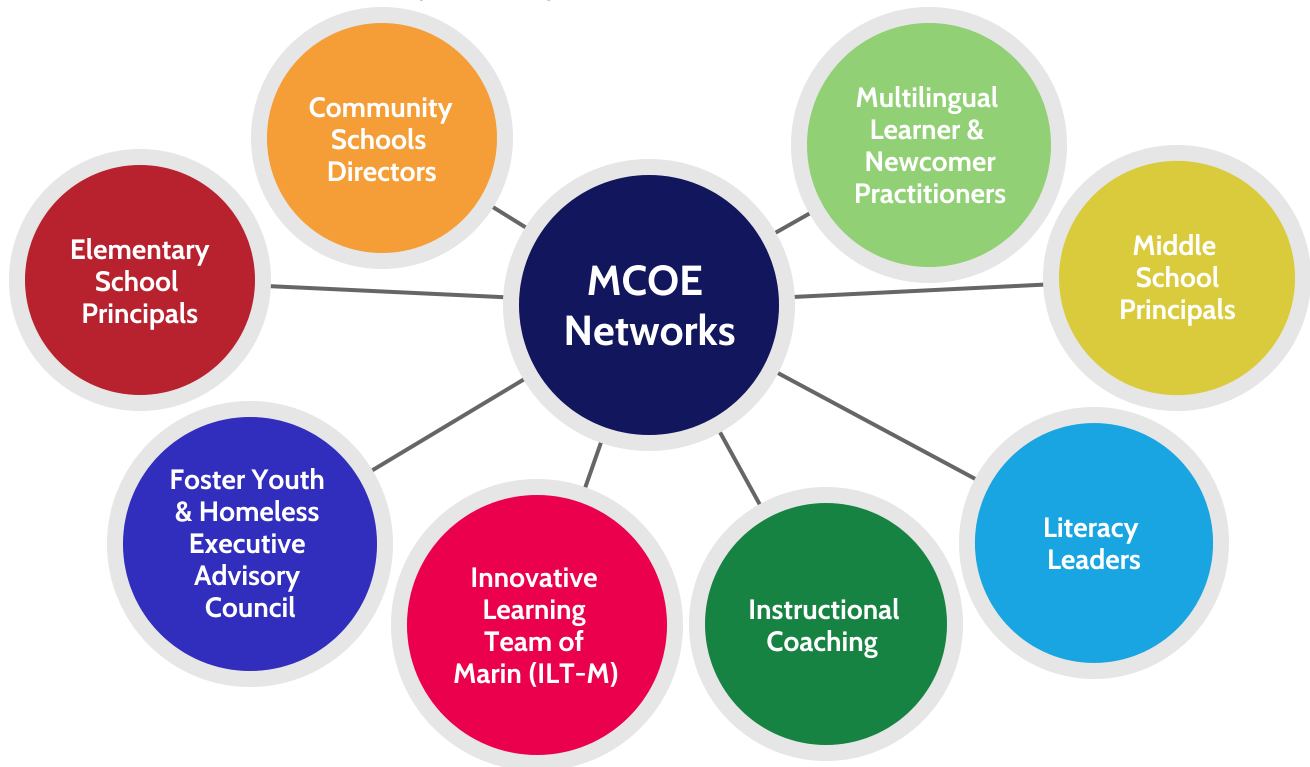

# MARIN COUNTY 2023-2024 PROFESSIONAL NETWORKS

Marin County School Districts' Professional Networks provide the opportunity for educators to collaborate, share resources and build partnerships within and across districts on behalf of all students.

MCOE NETWORK	DATES	TIME
<u>Community Schools Directors</u>	Thursdays: 8/10, 9/14, 10/12, 11/9, 12/14, 1/18, 2/8, 3/14, 4/18, 5/9, 5/30	Alternating: 1:00-4:00PM 2:00-3:30PM
<u>Elementary School Principals</u>	Fridays: 9/22, 11/17, 1/26, 3/22, 5/10	9:00-10:00AM
<u>Foster Youth &amp; Homeless Education Executive Advisory Council</u>	Thursdays: 9/28, 11/30, 2/29, 5/23	3:30-5:00PM
<u>Innovative Learning Team of Marin (ILT-M)</u>	Wednesdays: 9/13, 10/11, 11/8, 12/13, 2/14, 3/13, 4/17, 5/8	8:30-10:00AM
<u>Instructional Coaching</u>	Wednesdays: 9/6, 10/4, 11/8, 12/6, 1/10, 2/7, 3/6, 4/3, 5/1	8:30-10:00AM
<u>Literacy Leaders</u>	Wednesdays: 10/4, 10/25, 11/15, 1/10, 1/31, 3/6, 4/17, 4/24, 5/29	4:00-5:30PM
<u>Middle School Principals</u>	Tuesdays: 9/19, 11/14, 1/23, 3/19, 5/7	7:30-8:30AM
<u>Multilingual Learner &amp; Newcomer Practitioners</u>	Tuesdays: 9/26, 10/24, 11/28, 1/30, 2/27, 3/26, 4/30, 5/21	3:30-5:00PM