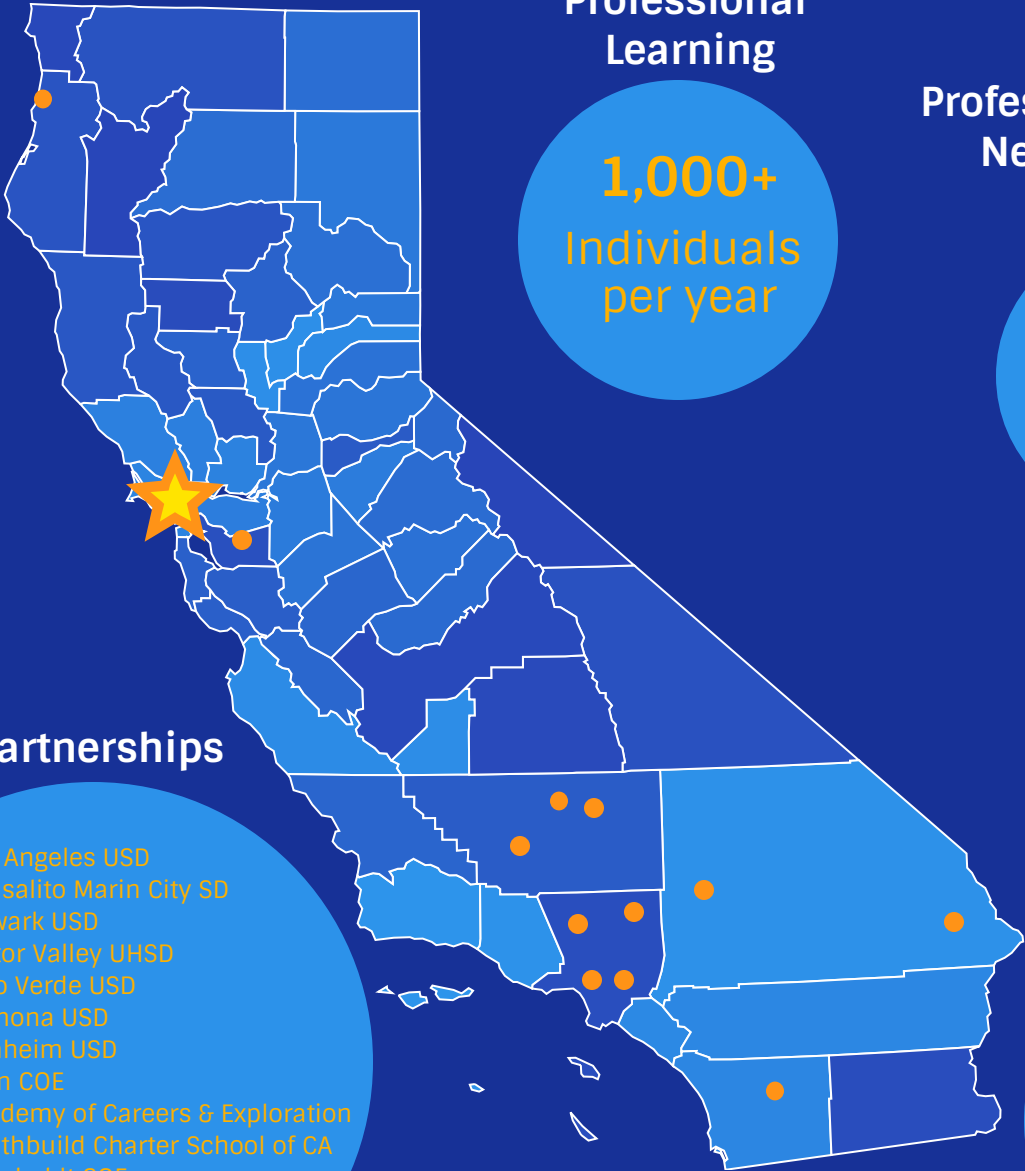

CCEE

California Collaborative for Educational Excellence

The CCEE's Role in California's System of Support

Professional Learning

1,000+
Individuals
per year

Professional Learning
Networks (PLNs)

300+
Local Education
Agencies (LEAs)
participating in
CCEE-PLNs

56
PLNs that CCEE
Supports

13 Partnerships

- Los Angeles USD
- ★ Sausalito Marin City SD
- Newark USD
- Victor Valley UHSD
- Palo Verde USD
- Pomona USD
- Anaheim USD
- Kern COE
- Academy of Careers & Exploration
- Youthbuild Charter School of CA
- Humboldt COE
- Borrego Springs USD
- Inglewood USD