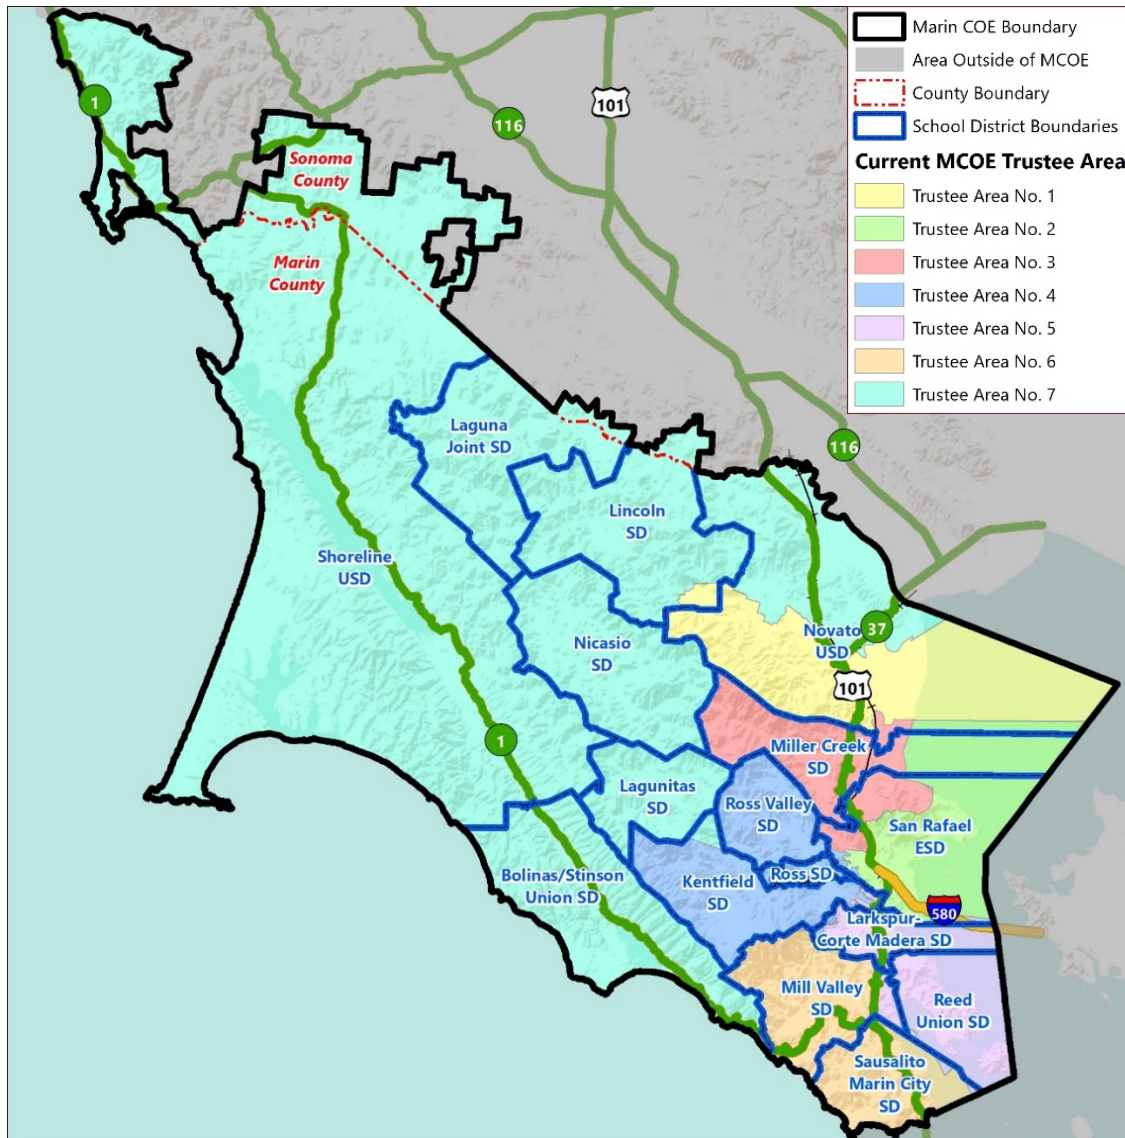

▶ CURRENT TRUSTEE AREAS

Area	Trustee
Trustee Area No. 1	Patricia A. Warren
Trustee Area No. 2	Patricia D. Garbarino
Trustee Area No. 3	David M. Hellman
Trustee Area No. 4	Felicia Agrelius
Trustee Area No. 5	Marilyn L. Nemzer
Trustee Area No. 6	Curtis F. Robinson, M.D.
Trustee Area No. 7	Clairette C. Wilson