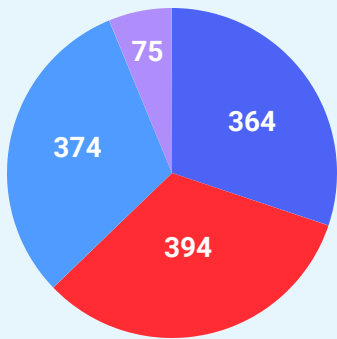

Participation by District