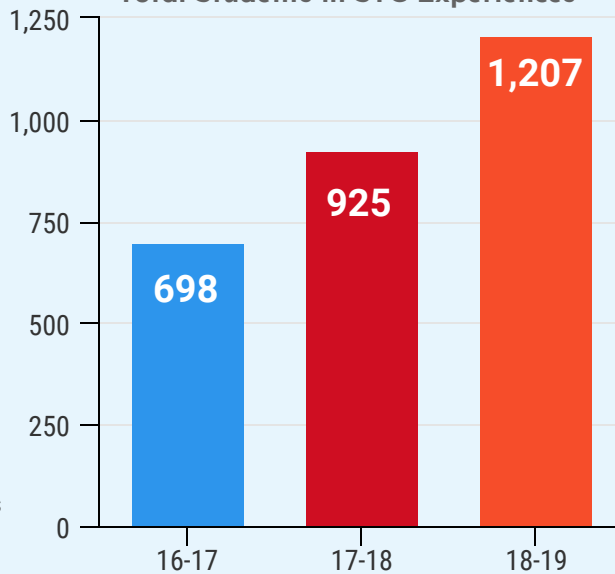

## 2018-2019 School to Career (STC) Overview

**1,207 students served**

### Participation by District

Novato San Rafael Tamalpais  
Shoreline, MCOE & Other Districts

Total Students in STC Experiences