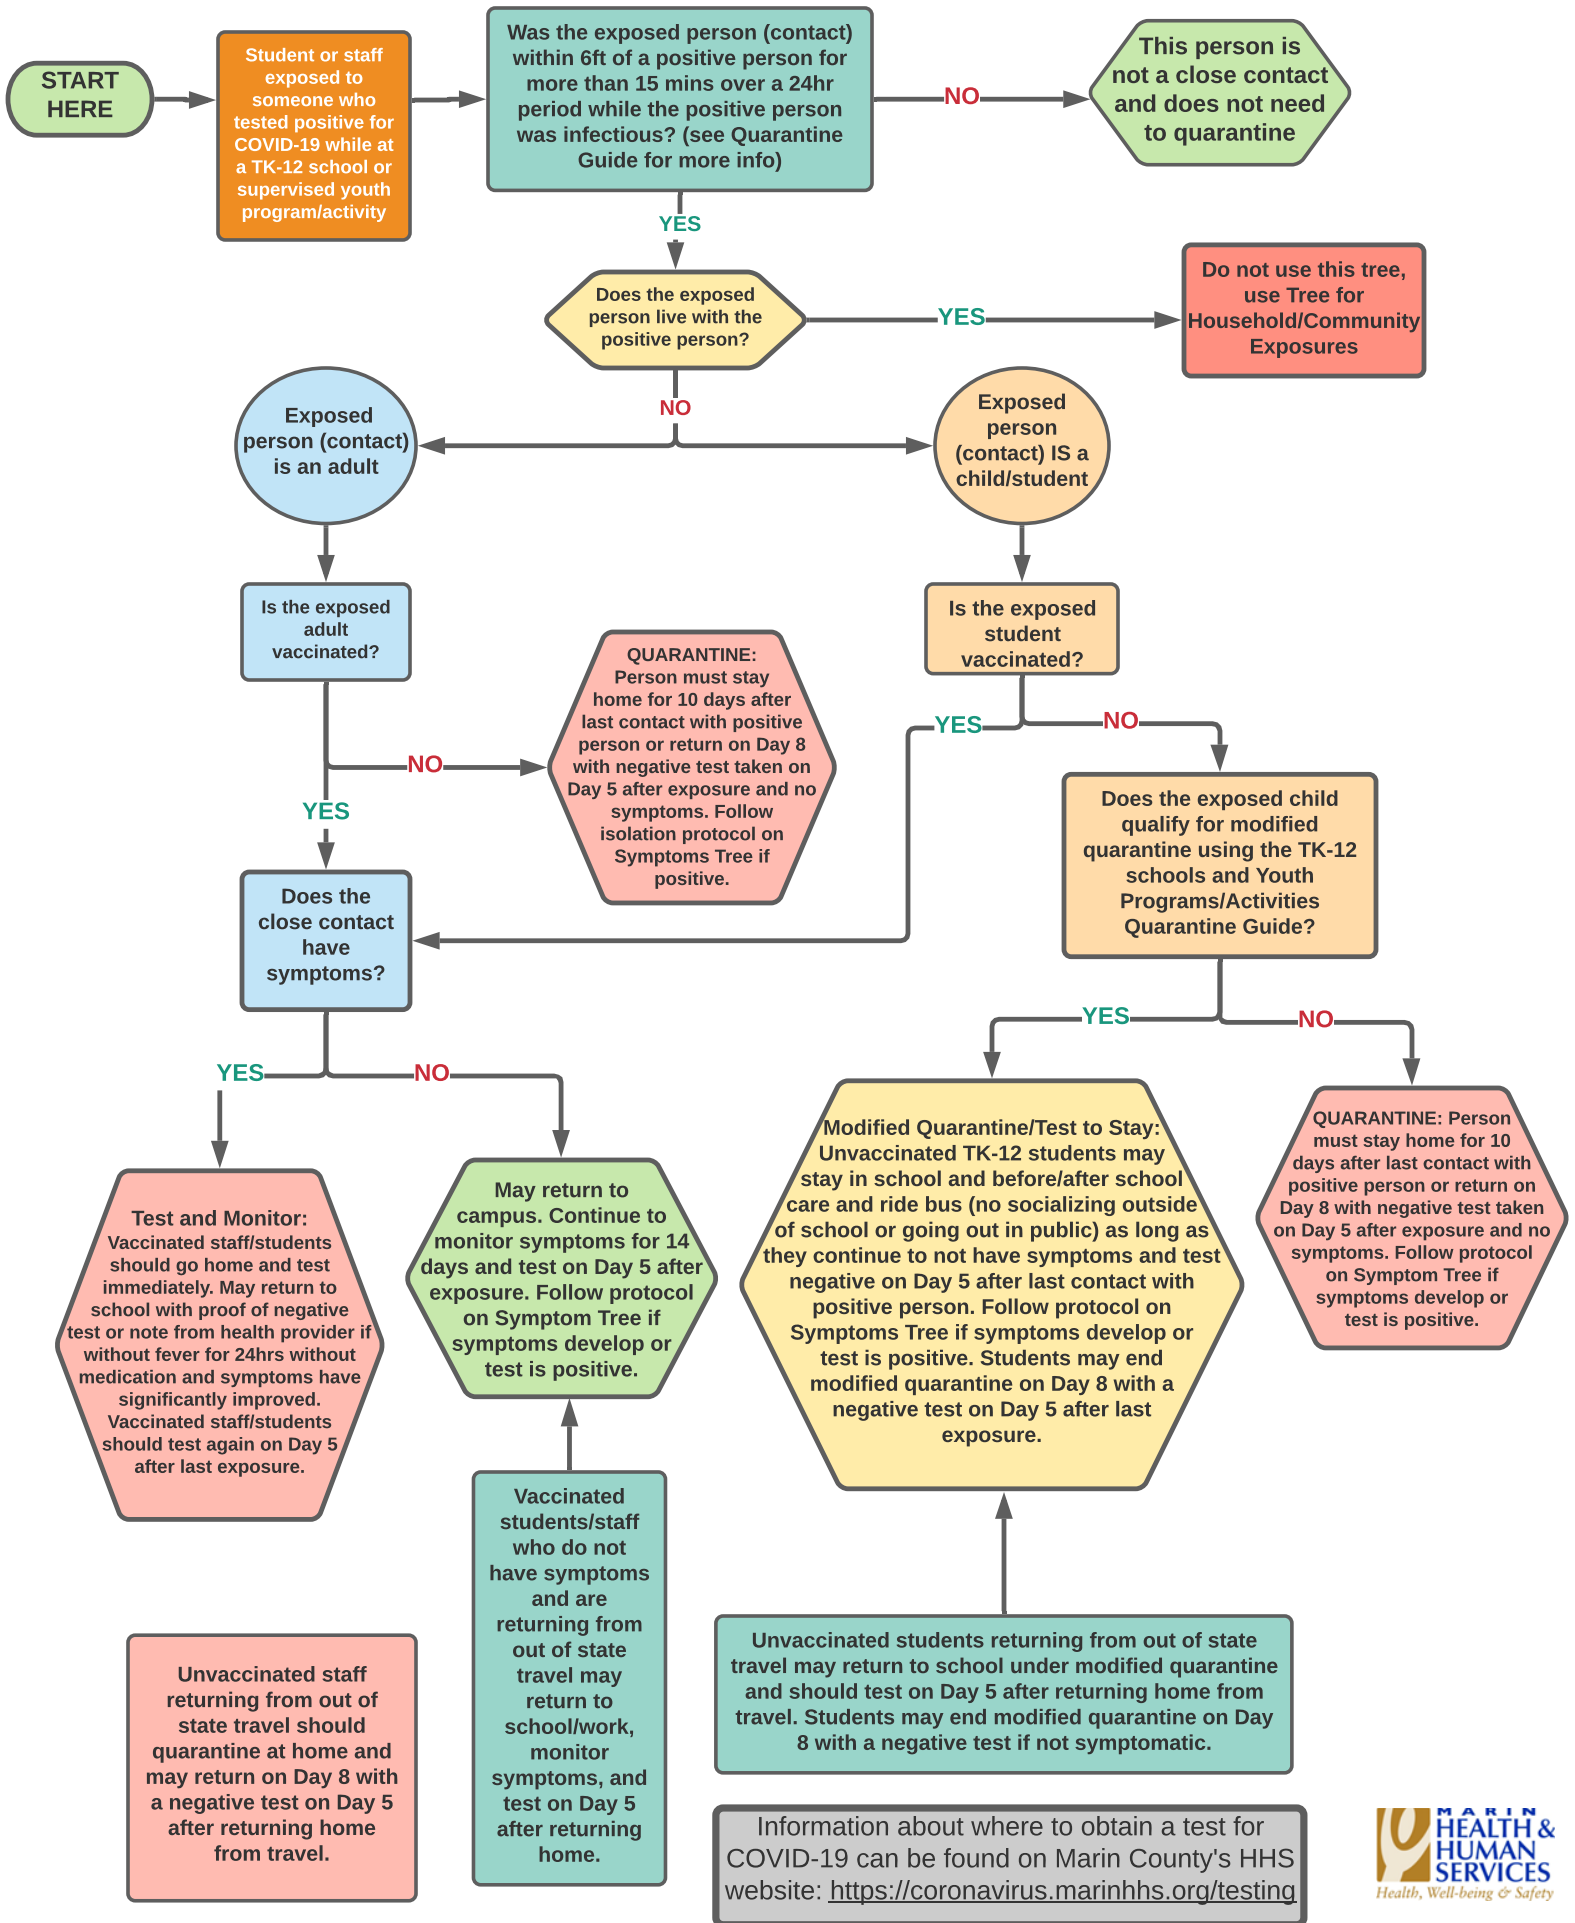

Decision Tree for Exposure to a Positive Person while in TK-12 Schools and Programs/Activities Serving TK-12 School-aged Children (Current as of 9/20/21 ~ Updated 9/29/21)

Information about where to obtain a test for COVID-19 can be found on Marin County's HHS website: <https://coronavirus.marinhhs.org/testing>

Árbol de decisión para la Exposición a una Persona Positiva mientras se encuentra en Escuelas TK-12 y Programas/Actividades que sirven a Niños en Edad Escolar TK-12 (Actual al 9/20/21 ~ Actualizado 9/29/21)