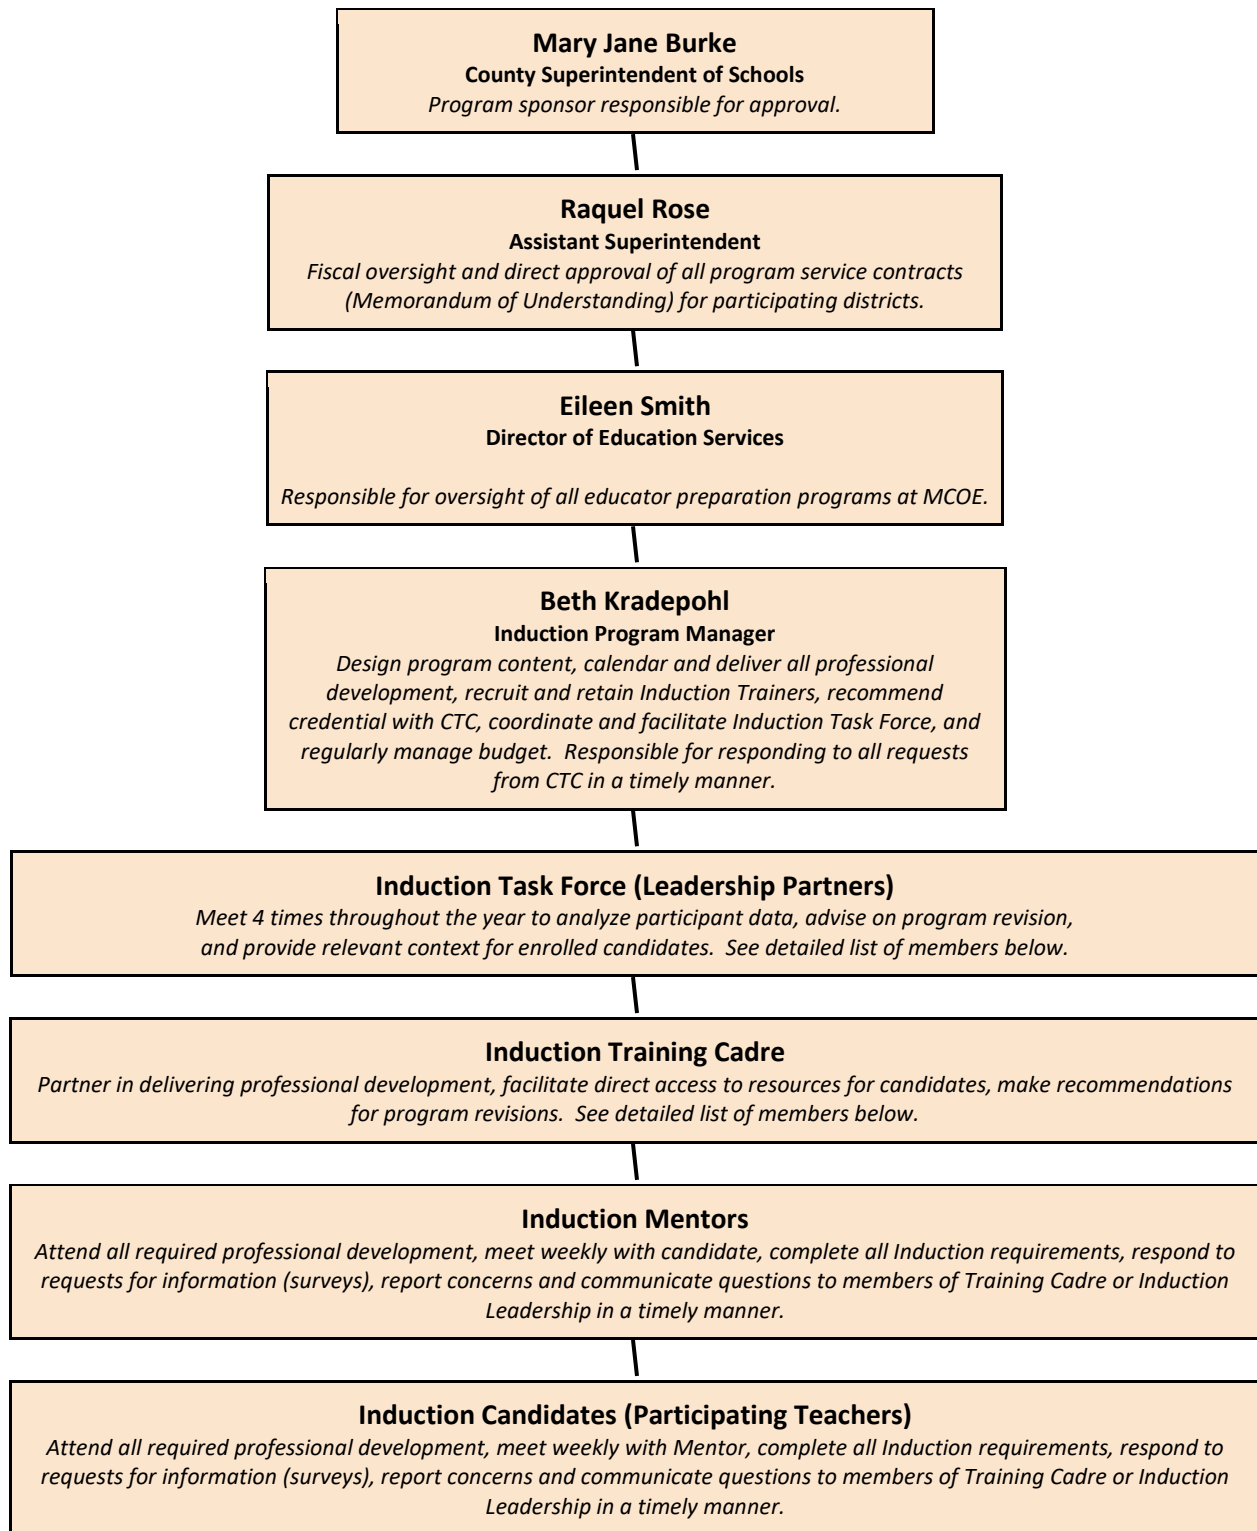

Organizational Chart
Marin County Office of Education (LEA)

San Rafael City School District	Tyler Graff Assistant Director of Professional Development
Sausalito Marin City	David Finnane Principal
Shoreline Unified School District	Bernard Gregoris Teacher
Tamalpais Union School District	Tara Taupier Superintendent
Willow Creek Academy	Tara Seekins Principal